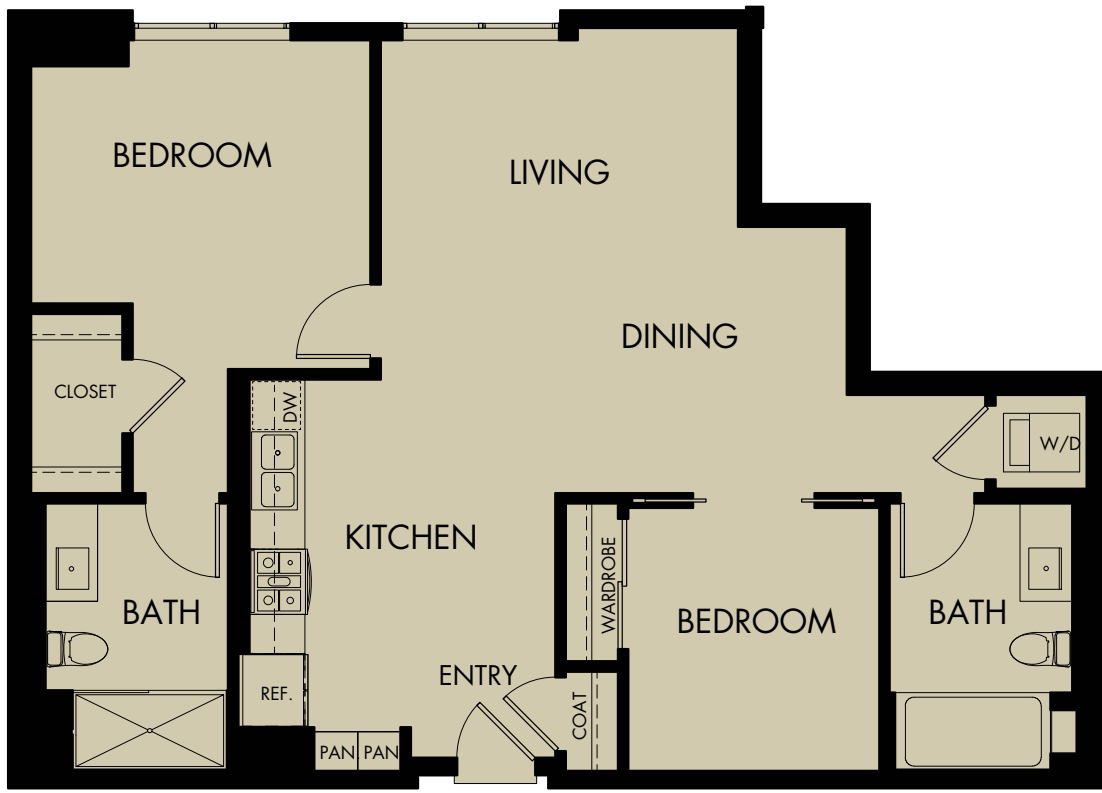

580 ANTON

PLAN B4

2 BEDROOM • 2 BATH
1,051 SQ. FT.

Notes

Floor plan configuration and square footage may vary. See Leasing Center for details.

580 Anton, Costa Mesa, CA 92626

580ANTON.COM