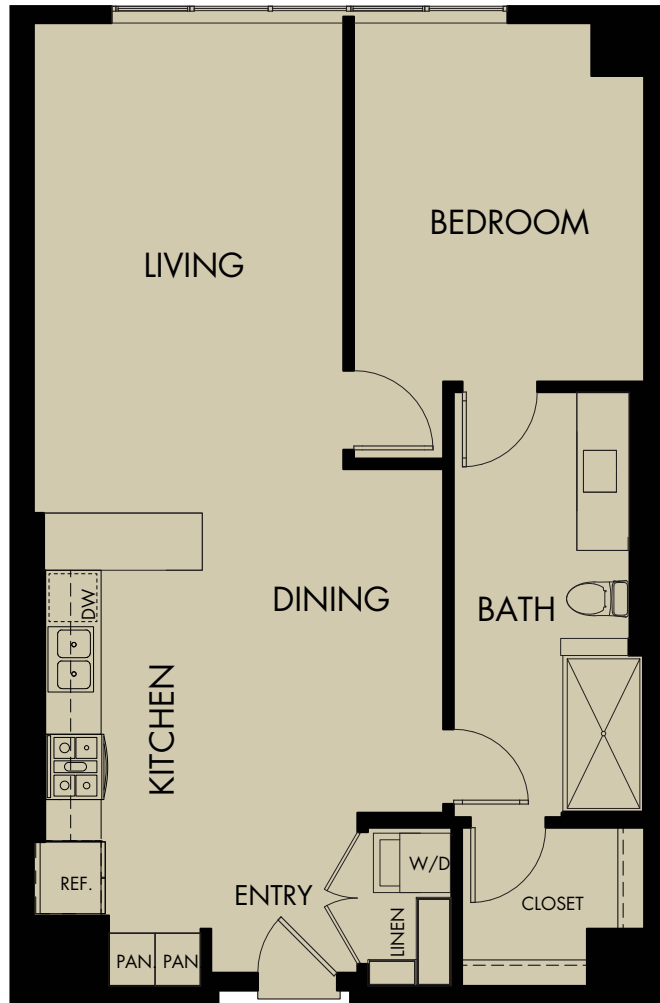

# 580 ANTON

## PLAN B3

1 BEDROOM • 1 BATH  
883 SQ. FT.

### Notes

---

---

---

Floor plan configuration and square footage may vary. See Leasing Center for details.

580 Anton, Costa Mesa, CA 92626

580ANTON.COM