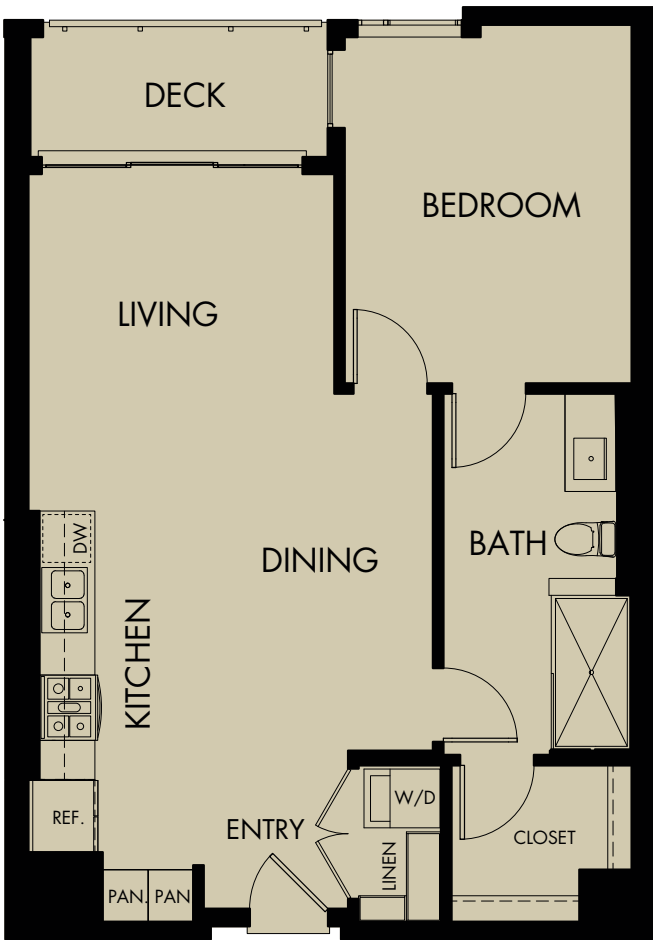

# 580 ANTON

## PLAN B2

1 BEDROOM • 1 BATH  
778 SQ. FT.

### Notes

---

---

---

Floor plan configuration and square footage may vary. See Leasing Center for details.

580 Anton, Costa Mesa, CA 92626

580ANTON.COM