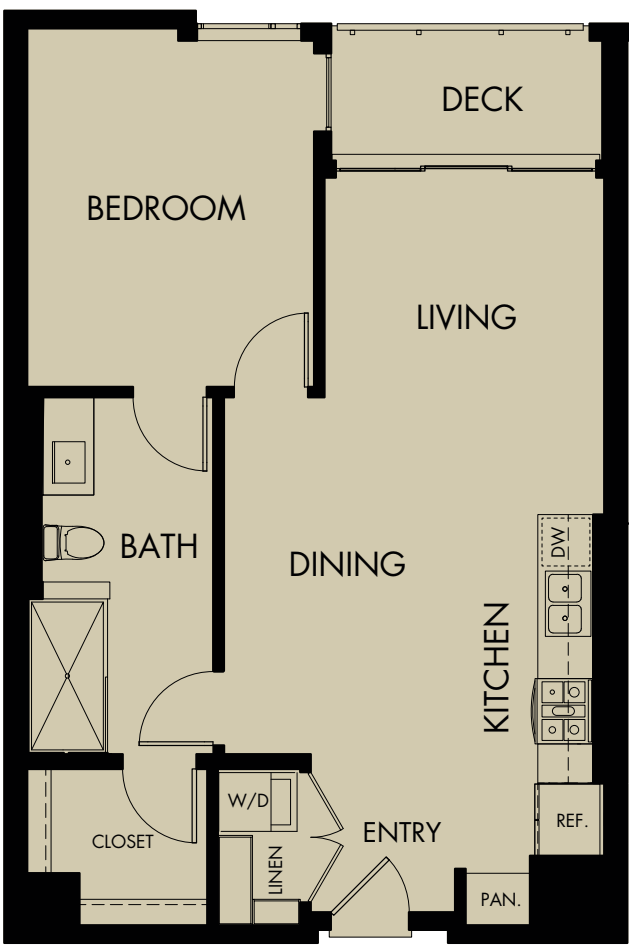

580 ANTON

PLAN B2.1

1 BEDROOM • 1 BATH
748 SQ. FT.

Notes

Floor plan configuration and square footage may vary. See Leasing Center for details.

580 Anton, Costa Mesa, CA 92626

580ANTON.COM