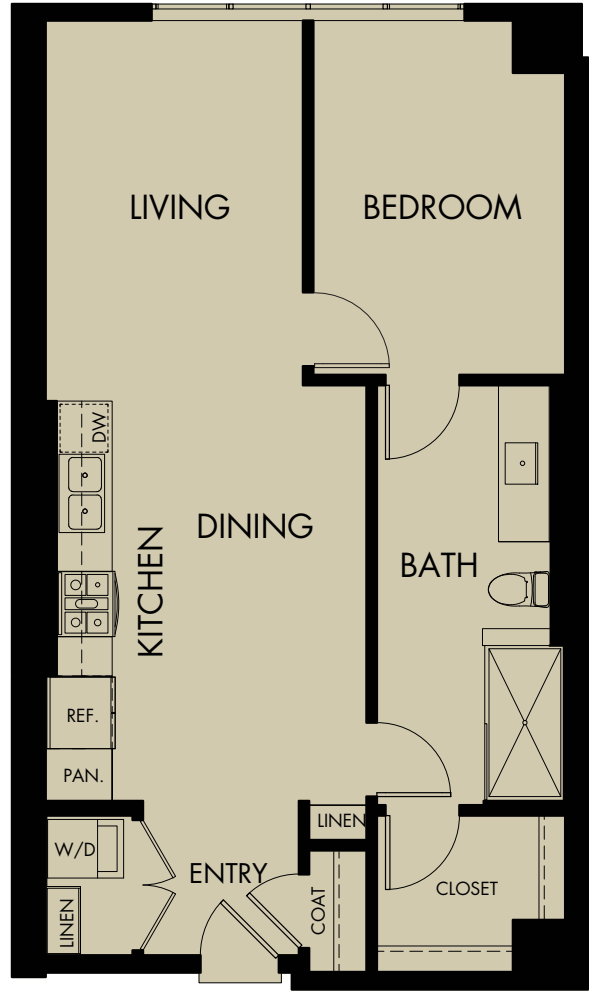

# 580 ANTON

## PLAN B1

1 BEDROOM • 1 BATH  
775. FT.

### Notes

---

---

---

Floor plan configuration and square footage may vary. See Leasing Center for details.

580 Anton, Costa Mesa, CA 92626

580ANTON.COM