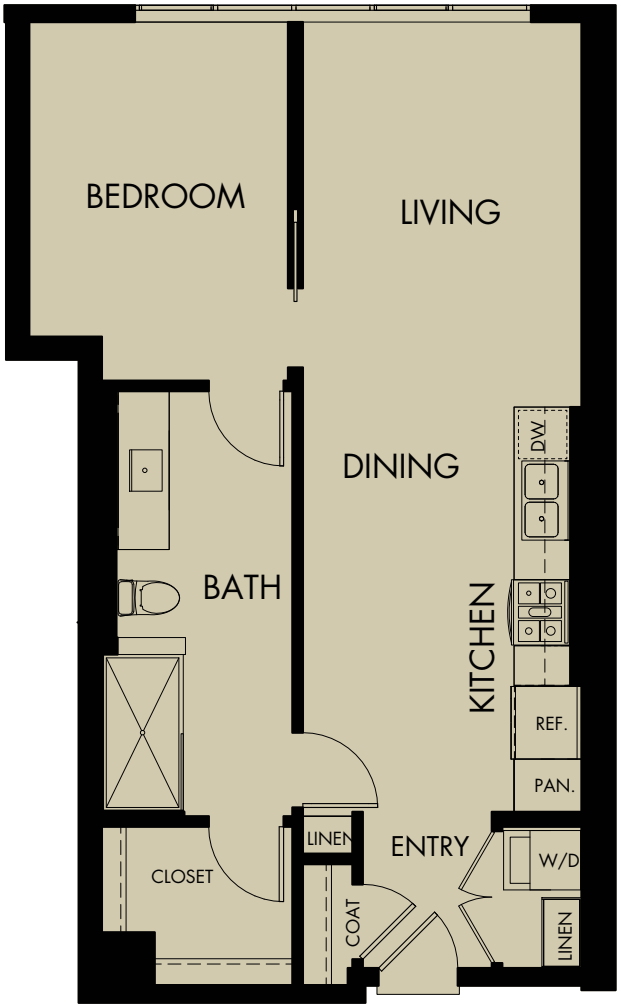

580 ANTON

PLAN B1.2
1 BEDROOM • 1 BATH
743 SQ. FT.

Notes

Floor plan configuration and square footage may vary. See Leasing Center for details.

580 Anton, Costa Mesa, CA 92626

580ANTON.COM