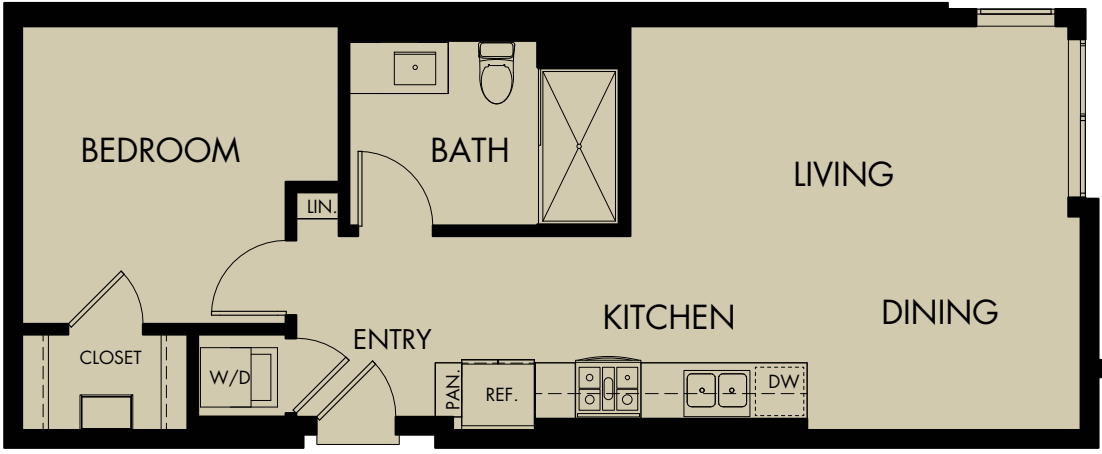

580 ANTON

PLAN A2

1 BEDROOM • 1 BATH
664 SQ. FT.

Notes

Floor plan configuration and square footage may vary. See Leasing Center for details.

580 Anton, Costa Mesa, CA 92626

580ANTON.COM