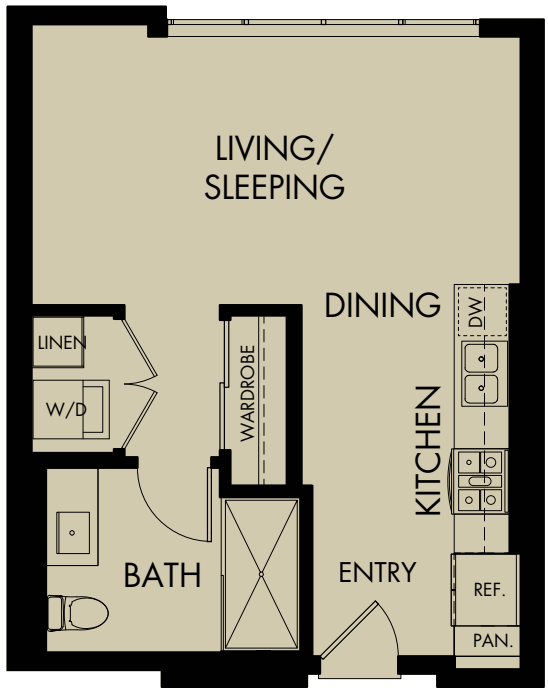

580 ANTON

PLAN A1
STUDIO • 1 BATH
506 SQ. FT.

Notes

Floor plan configuration and square footage may vary. See Leasing Center for details.

580 Anton, Costa Mesa, CA 92626

580ANTON.COM