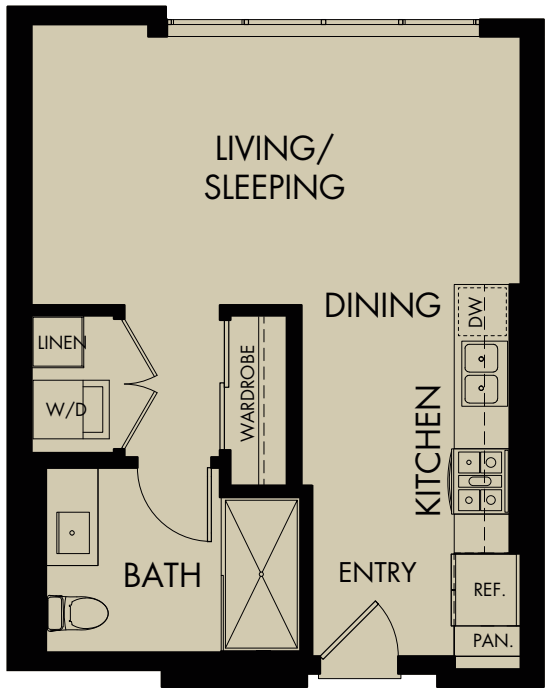

# 580 ANTON

PLAN A1  
STUDIO • 1 BATH  
506 SQ. FT.

## Notes

---

---

---

Floor plan configuration and square footage may vary. See Leasing Center for details.

580 Anton, Costa Mesa, CA 92626

580ANTON.COM