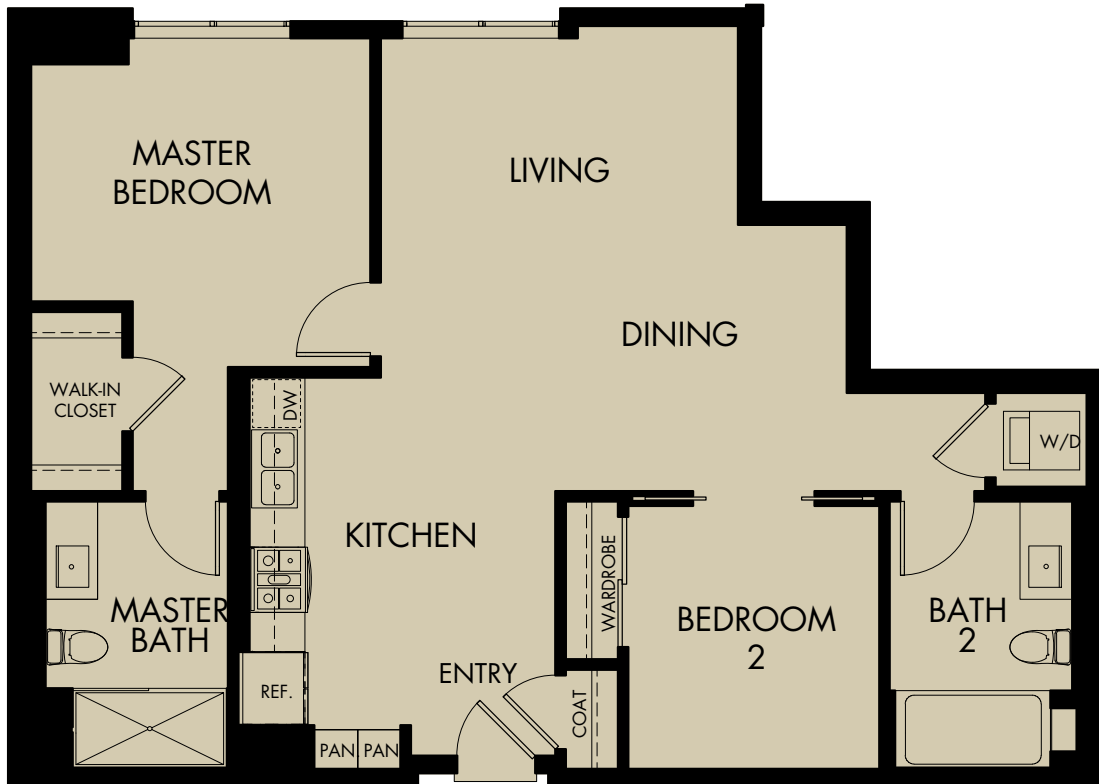

# 580 ANTON

## PLAN B4

2 BEDROOM • 2 BATH  
1,051 SQ. FT.

### Notes

---

---

---

Floor plan configuration and square footage may vary. See Leasing Center for details.

580 Anton, Costa Mesa, CA 92626

580ANTON.COM