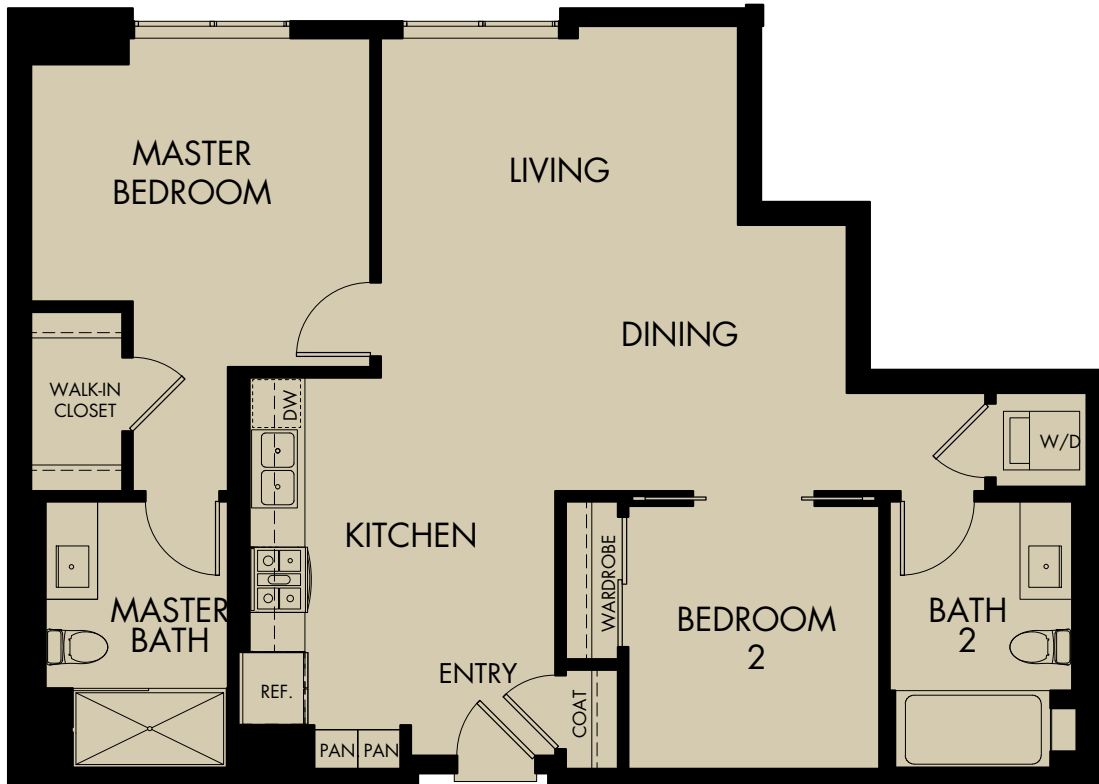

580 ANTON

PLAN B4

2 BEDROOM • 2 BATH
1,051 SQ. FT.

Notes

Floor plan configuration and square footage may vary. See Leasing Center for details.

580 Anton, Costa Mesa, CA 92626

580ANTON.COM