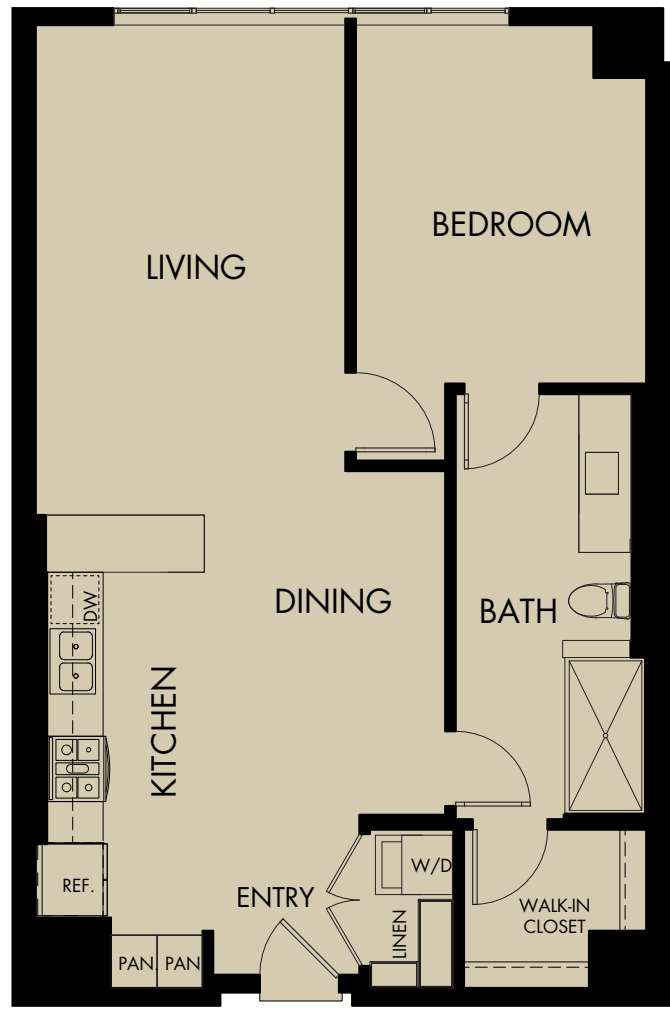

580 ANTON

PLAN B3

1 BEDROOM • 1 BATH
883 SQ. FT.

Notes

Floor plan configuration and square footage may vary. See Leasing Center for details.

580 Anton, Costa Mesa, CA 92626

580ANTON.COM