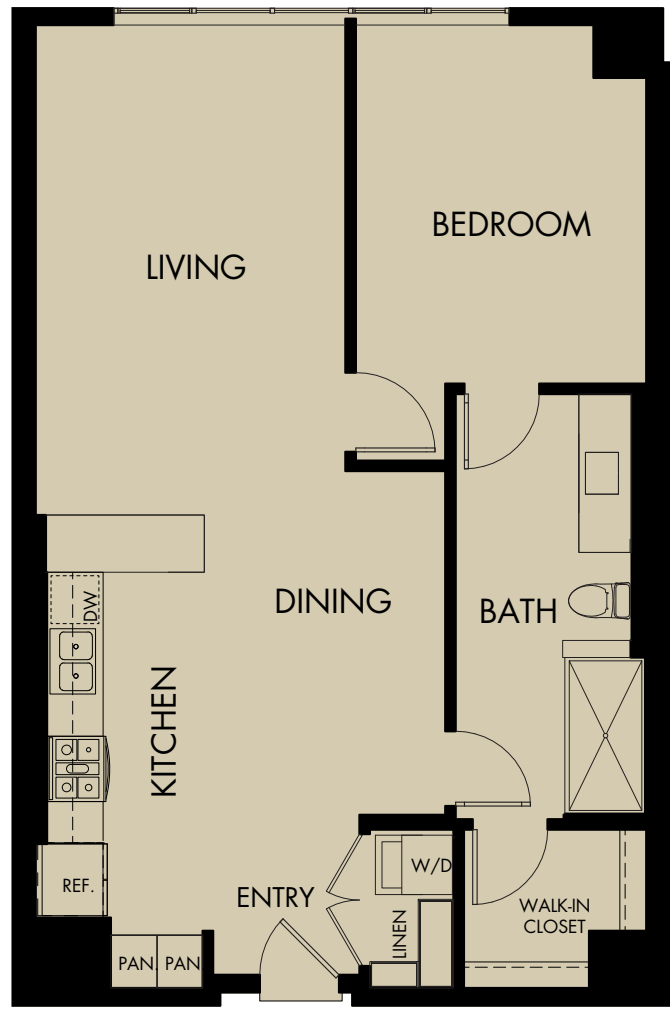

580 ANTON

PLAN B3

1 BEDROOM • 1 BATH
883 SQ. FT.

Notes

Floor plan configuration and square footage may vary. See Leasing Center for details.

580 Anton, Costa Mesa, CA 92626

580ANTON.COM