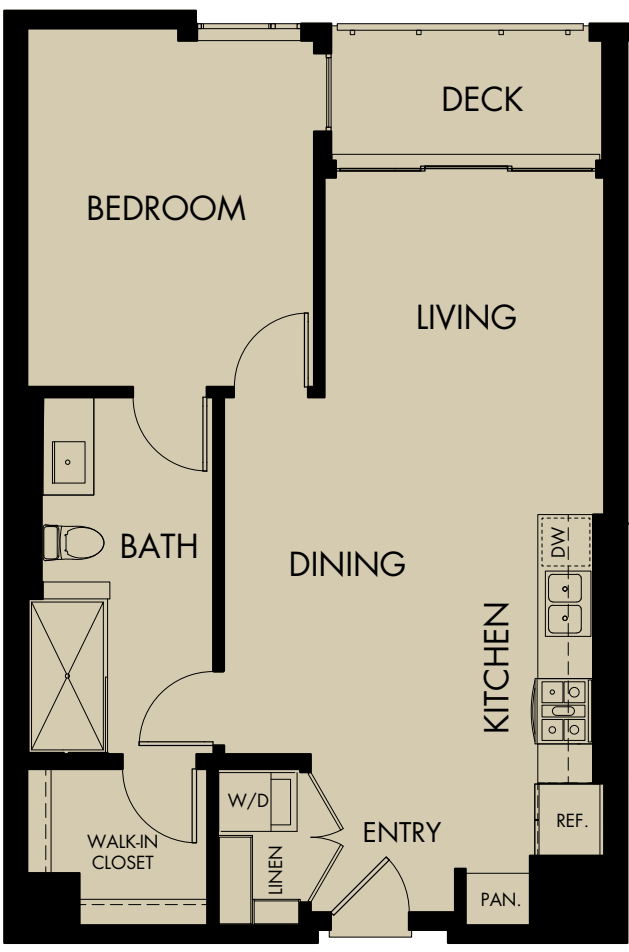

580 ANTON

PLAN B2.1

1 BEDROOM • 1 BATH
748 SQ. FT.

Notes

Floor plan configuration and square footage may vary. See Leasing Center for details.

580 Anton, Costa Mesa, CA 92626

580ANTON.COM