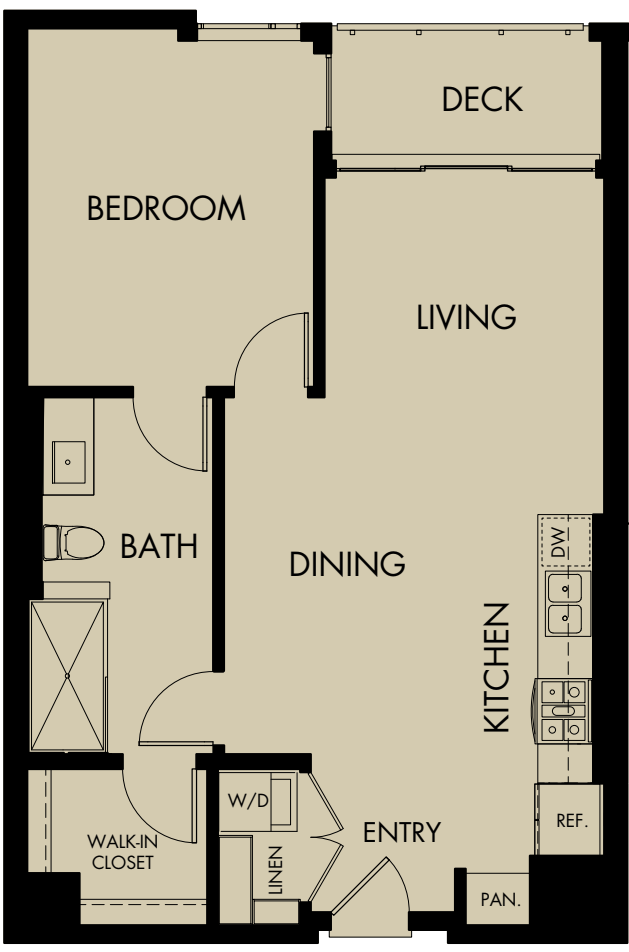

# 580 ANTON

## PLAN B2.1

1 BEDROOM • 1 BATH  
748 SQ. FT.

### Notes

---

---

---

Floor plan configuration and square footage may vary. See Leasing Center for details.

580 Anton, Costa Mesa, CA 92626

580ANTON.COM