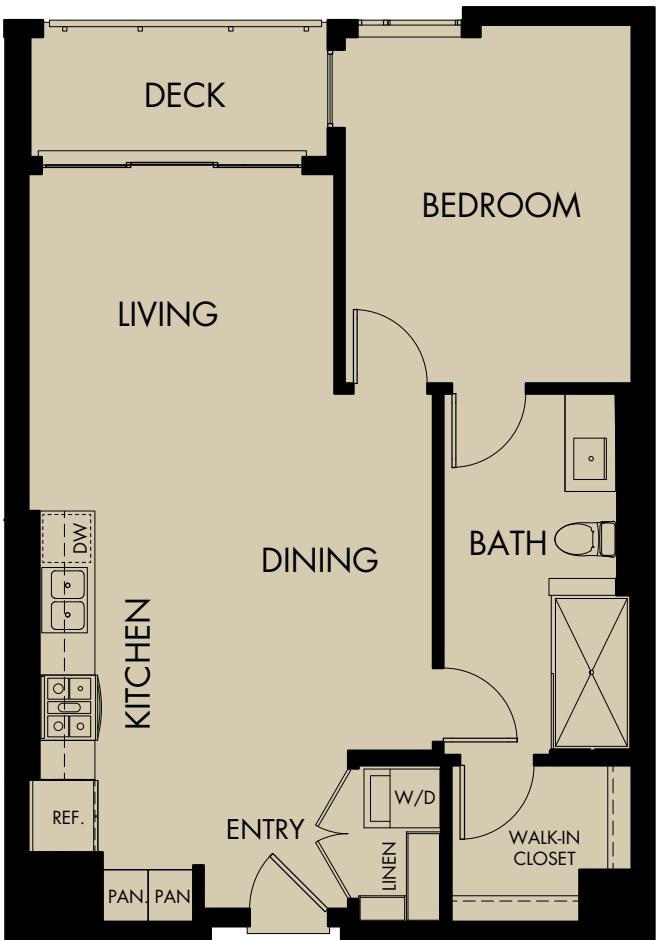

580 ANTON

PLAN B2

1 BEDROOM • 1 BATH
778 SQ. FT.

Notes

Floor plan configuration and square footage may vary. See Leasing Center for details.

580 Anton, Costa Mesa, CA 92626

580ANTON.COM