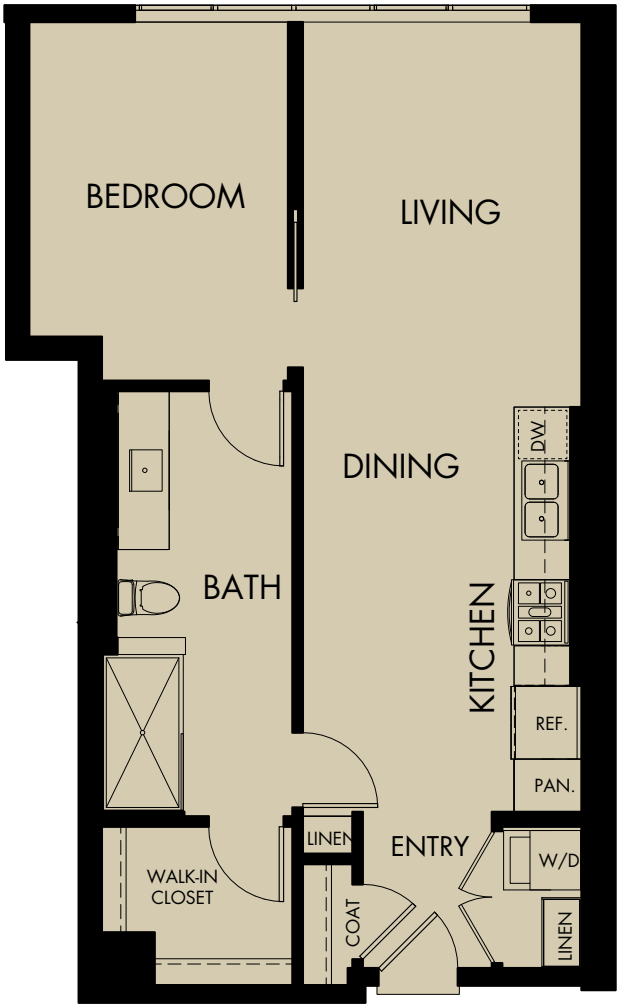

580 ANTON

PLAN B1.2
1 BEDROOM • 1 BATH
743 SQ. FT.

Notes

Floor plan configuration and square footage may vary. See Leasing Center for details.

580 Anton, Costa Mesa, CA 92626

580ANTON.COM