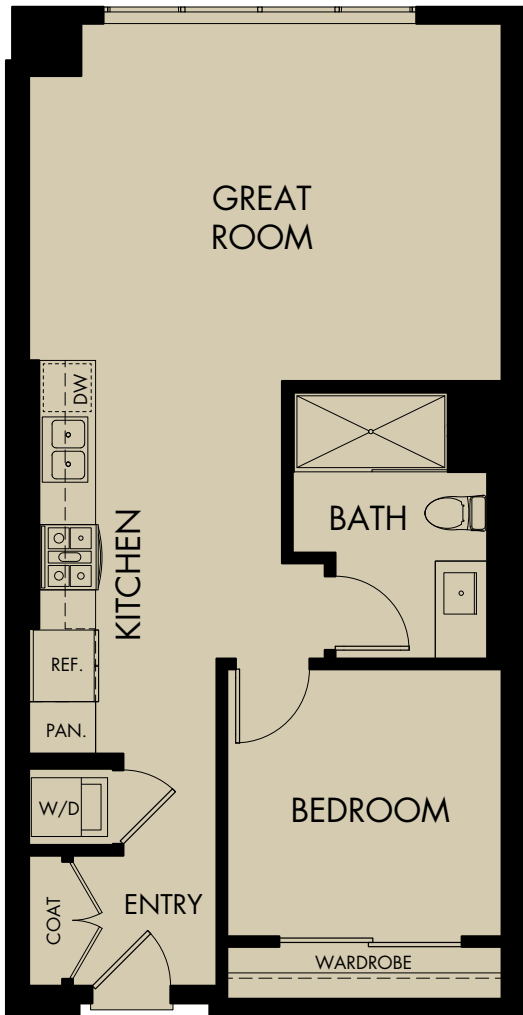

580 ANTON

PLAN B1.1

1 BEDROOM • 1 BATH
717 SQ. FT.

Notes

Floor plan configuration and square footage may vary. See Leasing Center for details.

580 Anton, Costa Mesa, CA 92626

580ANTON.COM