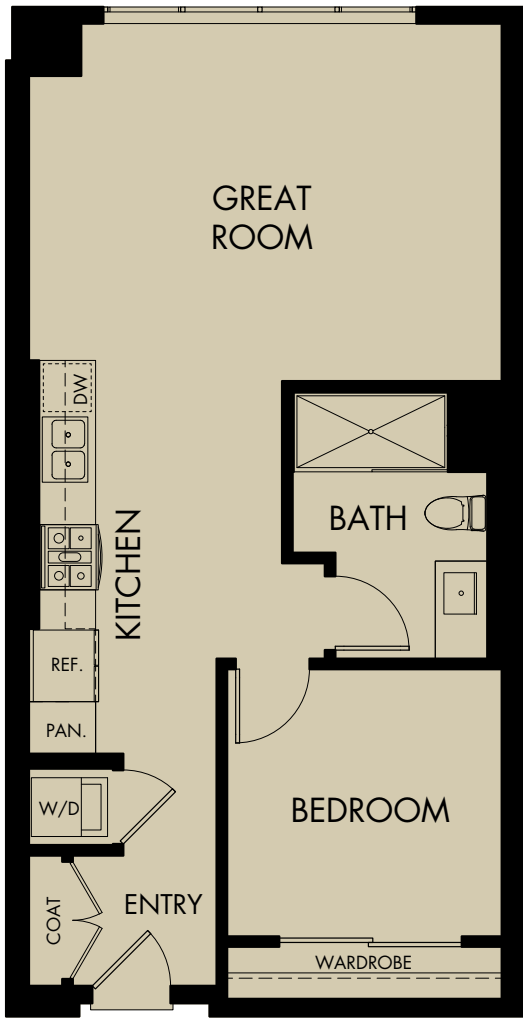

580 ANTON

PLAN B1.1

1 BEDROOM • 1 BATH
717 SQ. FT.

Notes

Floor plan configuration and square footage may vary. See Leasing Center for details.

580 Anton, Costa Mesa, CA 92626

580ANTON.COM