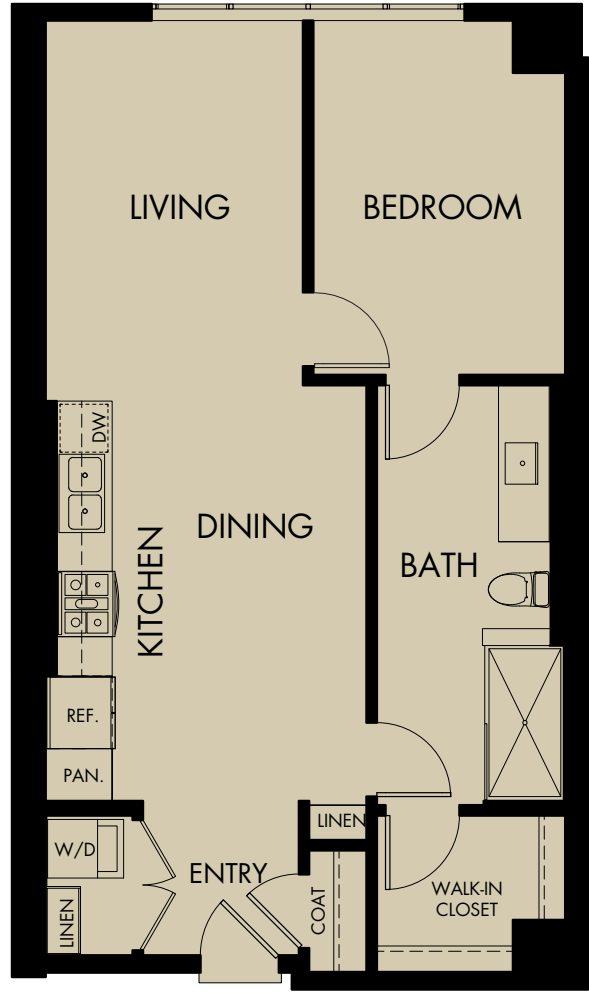

580 ANTON

PLAN B1

1 BEDROOM • 1 BATH
775. FT.

Notes

Floor plan configuration and square footage may vary. See Leasing Center for details.

580 Anton, Costa Mesa, CA 92626

580ANTON.COM