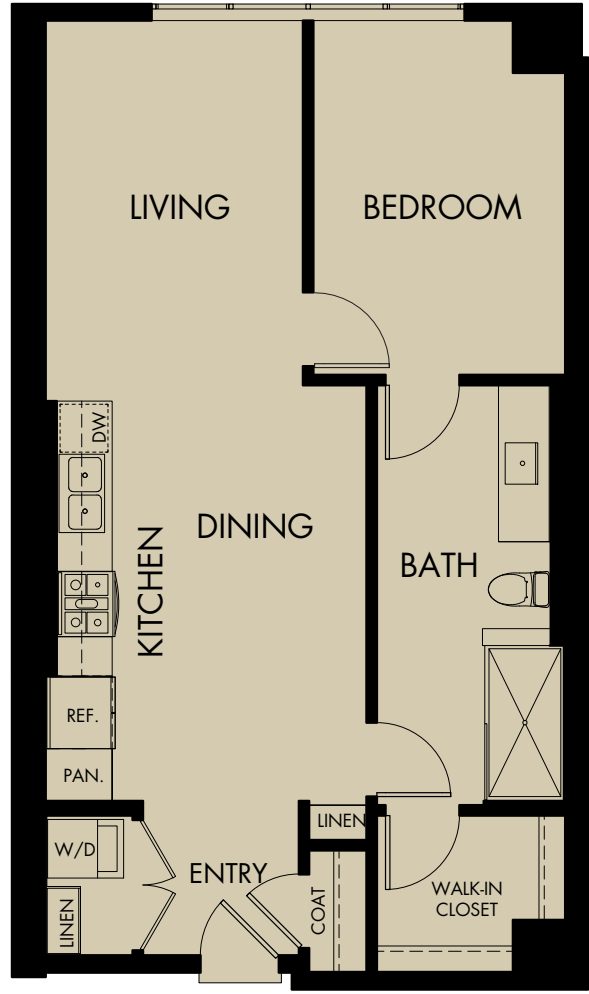

# 580 ANTON

## PLAN B1

1 BEDROOM • 1 BATH  
775. FT.

### Notes

---

---

---

Floor plan configuration and square footage may vary. See Leasing Center for details.

580 Anton, Costa Mesa, CA 92626

580ANTON.COM