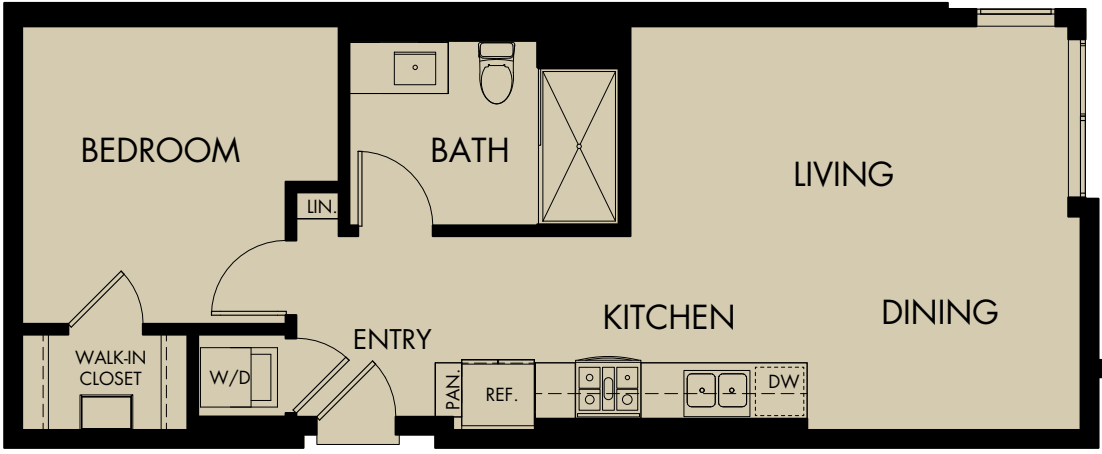

580 ANTON

PLAN A2

1 BEDROOM • 1 BATH
664 SQ. FT.

Notes

Floor plan configuration and square footage may vary. See Leasing Center for details.

580 Anton, Costa Mesa, CA 92626

580ANTON.COM