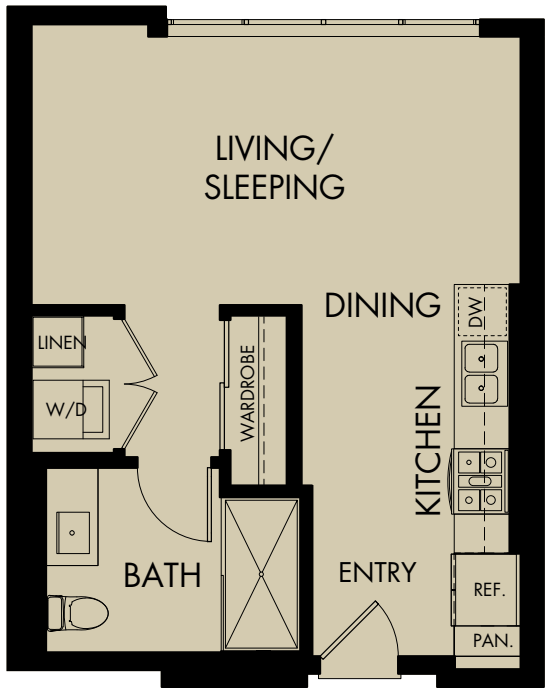

580 ANTON

PLAN A1
STUDIO • 1 BATH
1,168 SQ. FT.

Notes

Floor plan configuration and square footage may vary. See Leasing Center for details.

580 Anton, Costa Mesa, CA 92626

580ANTON.COM