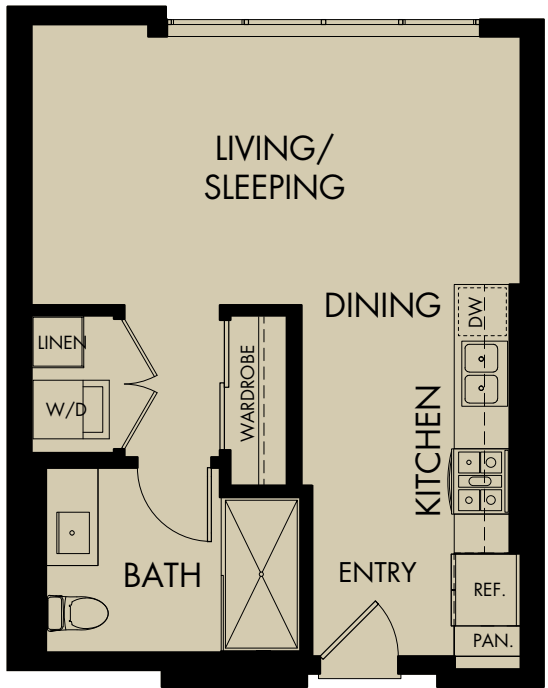

# 580 ANTON

PLAN A1  
STUDIO • 1 BATH  
1,168 SQ. FT.

## Notes

---

---

---

Floor plan configuration and square footage may vary. See Leasing Center for details.

580 Anton, Costa Mesa, CA 92626

580ANTON.COM