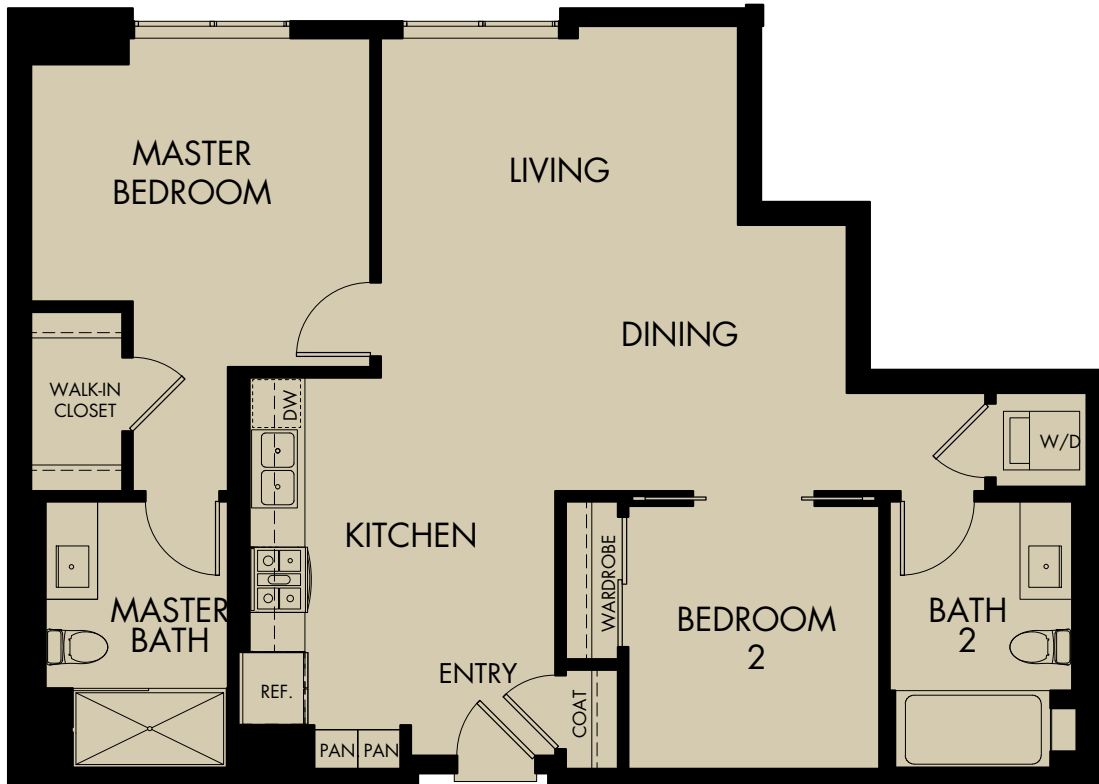

# 580 ANTON

## PLAN B4

2 BEDROOM • 2 BATH  
1,051 SQ. FT.

### Notes

---

---

---

Floor plan configuration and square footage may vary. See Leasing Center for details.

580 Anton, Costa Mesa, CA 92626

580Anton.com