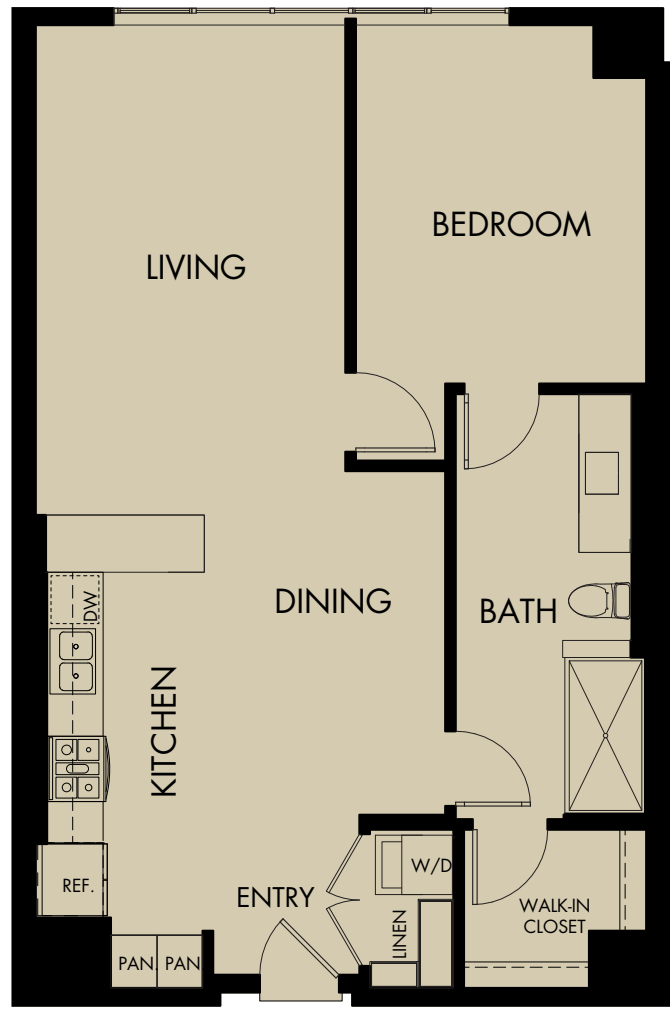

580 ANTON

PLAN B3

1 BEDROOM • 1 BATH
883 SQ. FT.

Notes

Floor plan configuration and square footage may vary. See Leasing Center for details.

580 Anton, Costa Mesa, CA 92626

580Anton.com