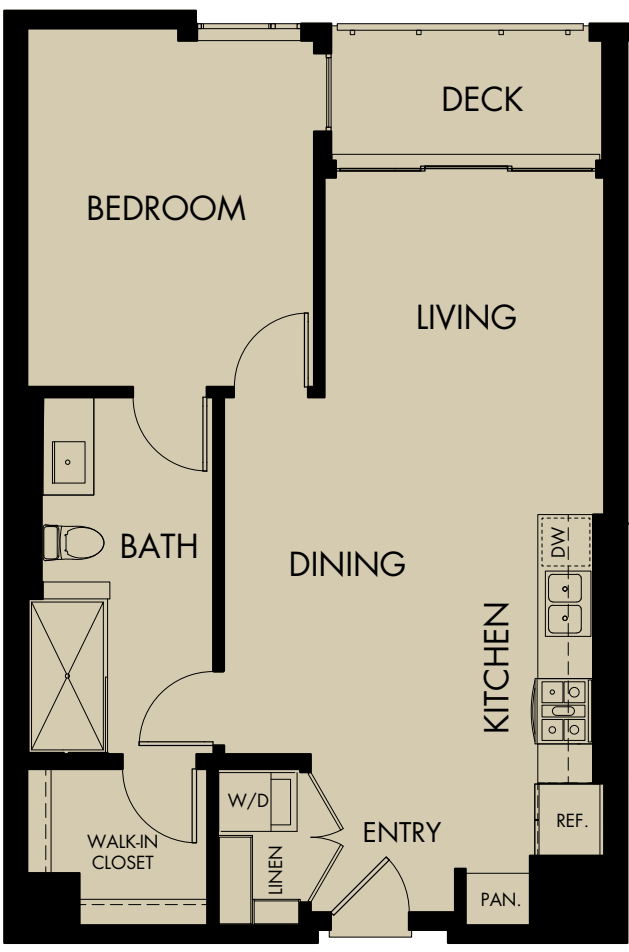

580 ANTON

PLAN B2.1

1 BEDROOM • 1 BATH
748 SQ. FT.

Notes

Floor plan configuration and square footage may vary. See Leasing Center for details.

580 Anton, Costa Mesa, CA 92626

580Anton.com