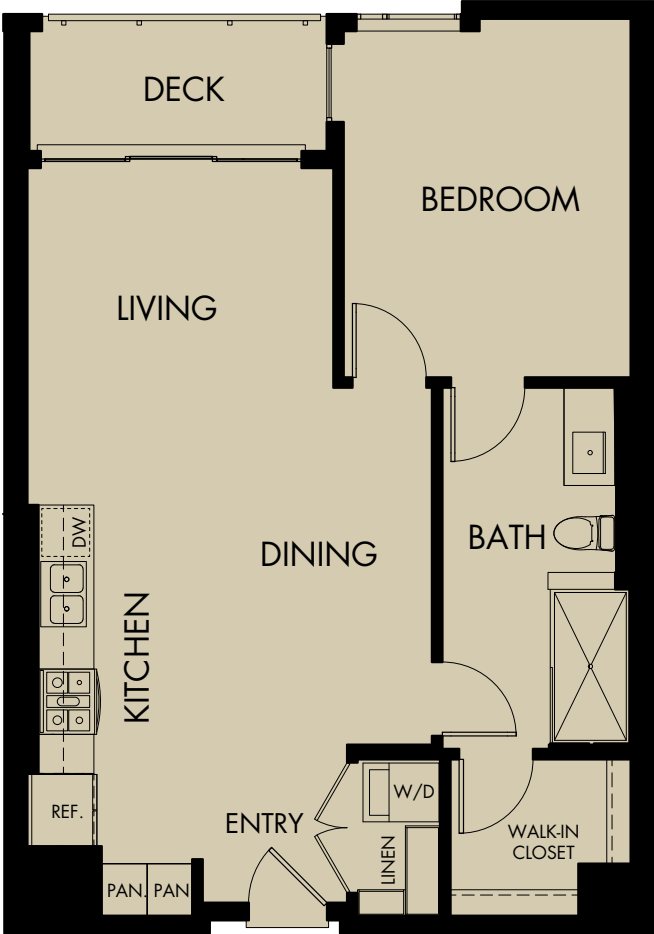

# 580 ANTON

## PLAN B2

1 BEDROOM • 1 BATH

778 SQ. FT.

### Notes

---

---

---

Floor plan configuration and square footage may vary. See Leasing Center for details.

580 Anton, Costa Mesa, CA 92626

580ANTON.COM