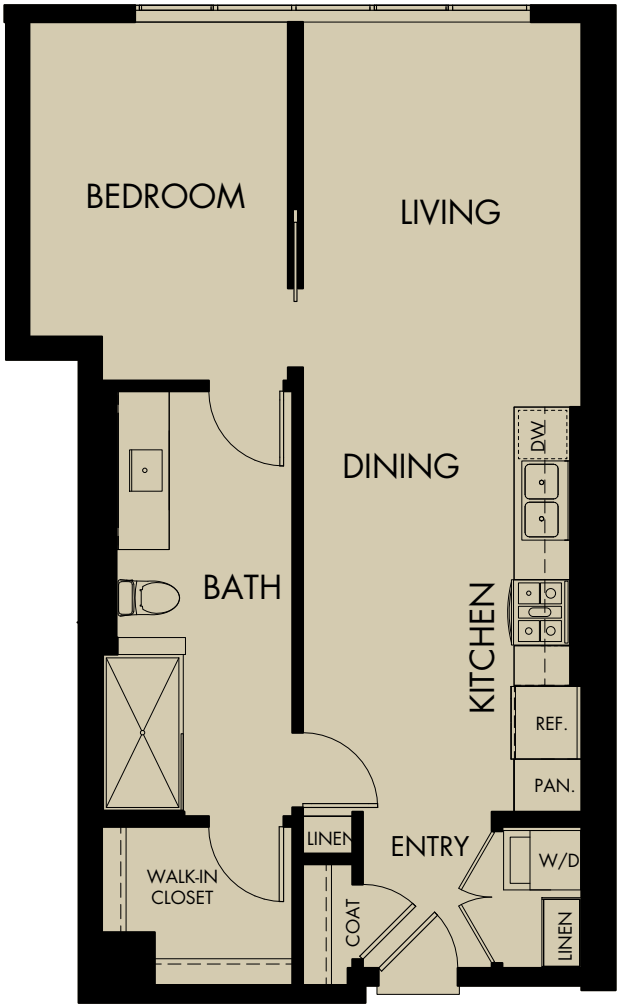

# 580 ANTON

PLAN B1.2  
1 BEDROOM • 1 BATH  
743 SQ. FT.

## Notes

---

---

---

Floor plan configuration and square footage may vary. See Leasing Center for details.

580 Anton, Costa Mesa, CA 92626

580Anton.com