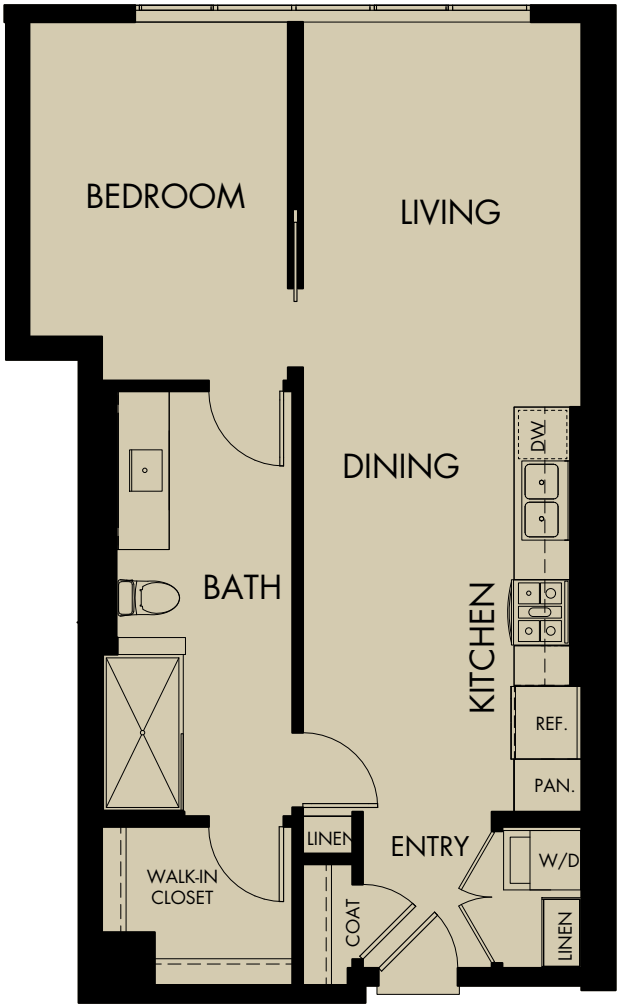

# 580 ANTON

PLAN B1.2  
1 BEDROOM • 1 BATH  
743 SQ. FT.

## Notes

---

---

---

Floor plan configuration and square footage may vary. See Leasing Center for details.

580 Anton, Costa Mesa, CA 92626

580ANTON.COM