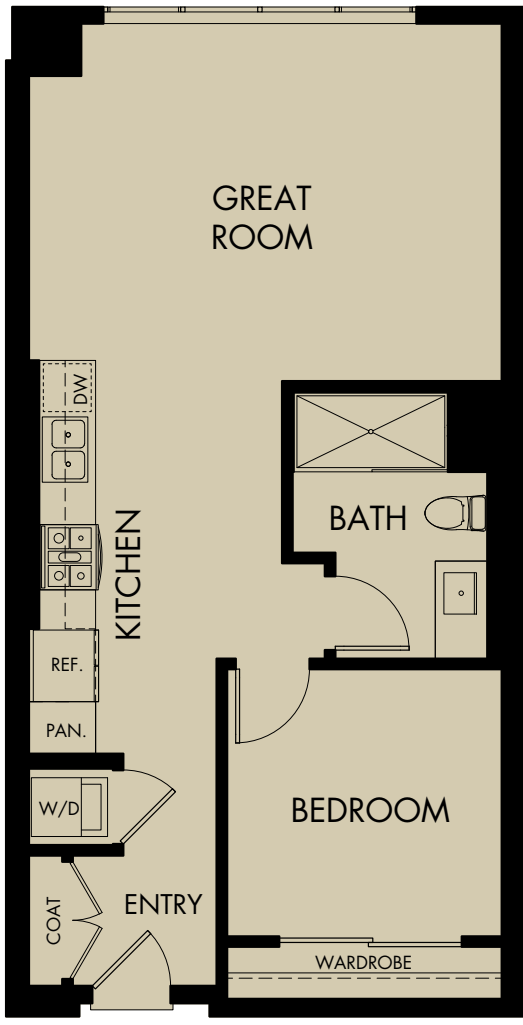

580 ANTON

PLAN B1.1

1 BEDROOM • 1 BATH
717 SQ. FT.

Notes

Floor plan configuration and square footage may vary. See Leasing Center for details.

580 Anton, Costa Mesa, CA 92626

580Anton.com