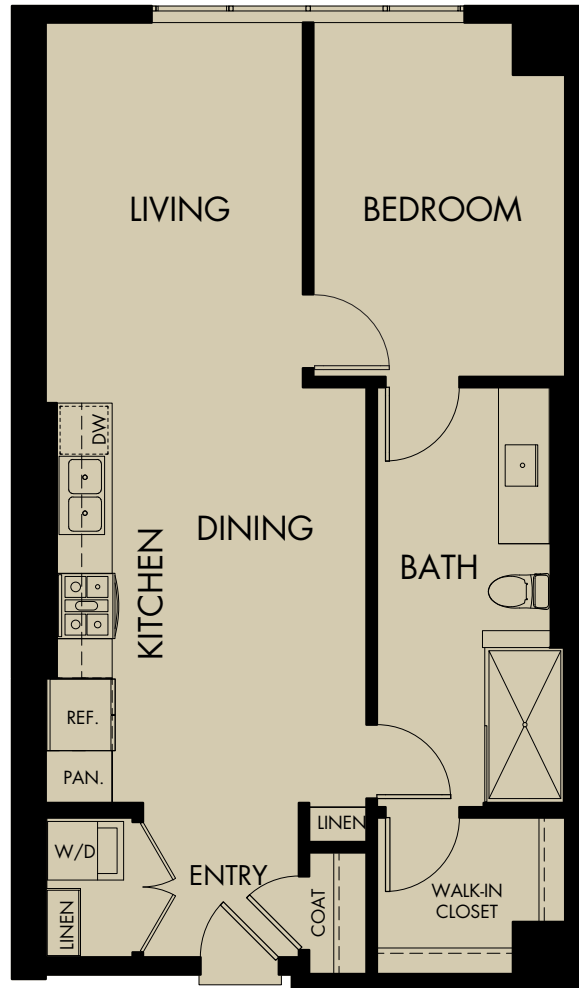

# 580 ANTON

## PLAN B1

1 BEDROOM • 1 BATH  
775. FT.

### Notes

---

---

---

Floor plan configuration and square footage may vary. See Leasing Center for details.

580 Anton, Costa Mesa, CA 92626

[580Anton.com](http://580Anton.com)