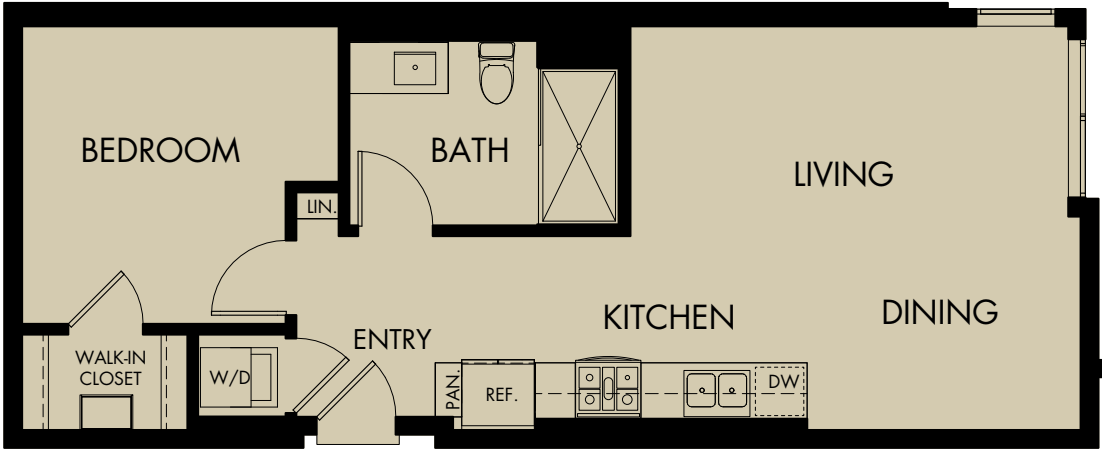

580 ANTON

PLAN A2

1 BEDROOM • 1 BATH
664 SQ. FT.

Notes

Floor plan configuration and square footage may vary. See Leasing Center for details.

580 Anton, Costa Mesa, CA 92626

580Anton.com