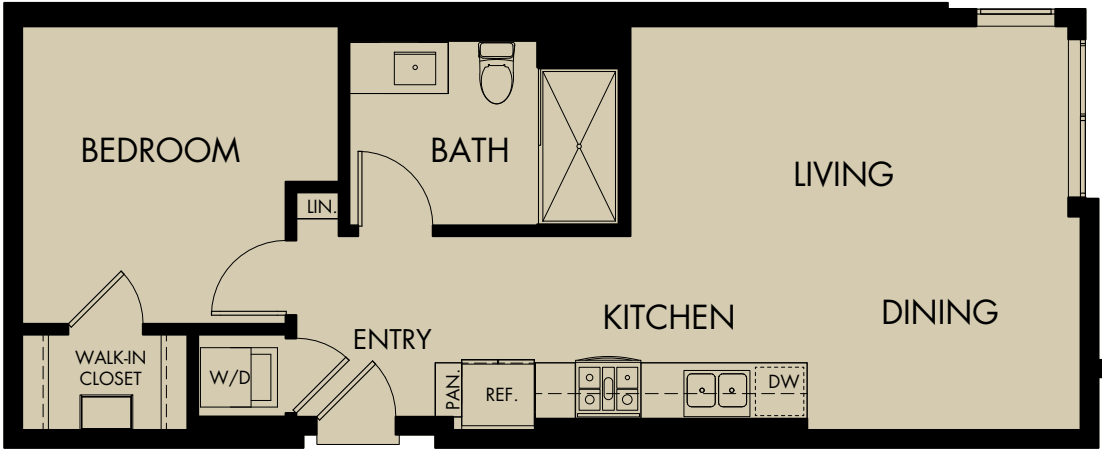

580 ANTON

PLAN A2

1 BEDROOM • 1 BATH
664 SQ. FT.

Notes

Floor plan configuration and square footage may vary. See Leasing Center for details.

580 Anton, Costa Mesa, CA 92626

580ANTON.COM